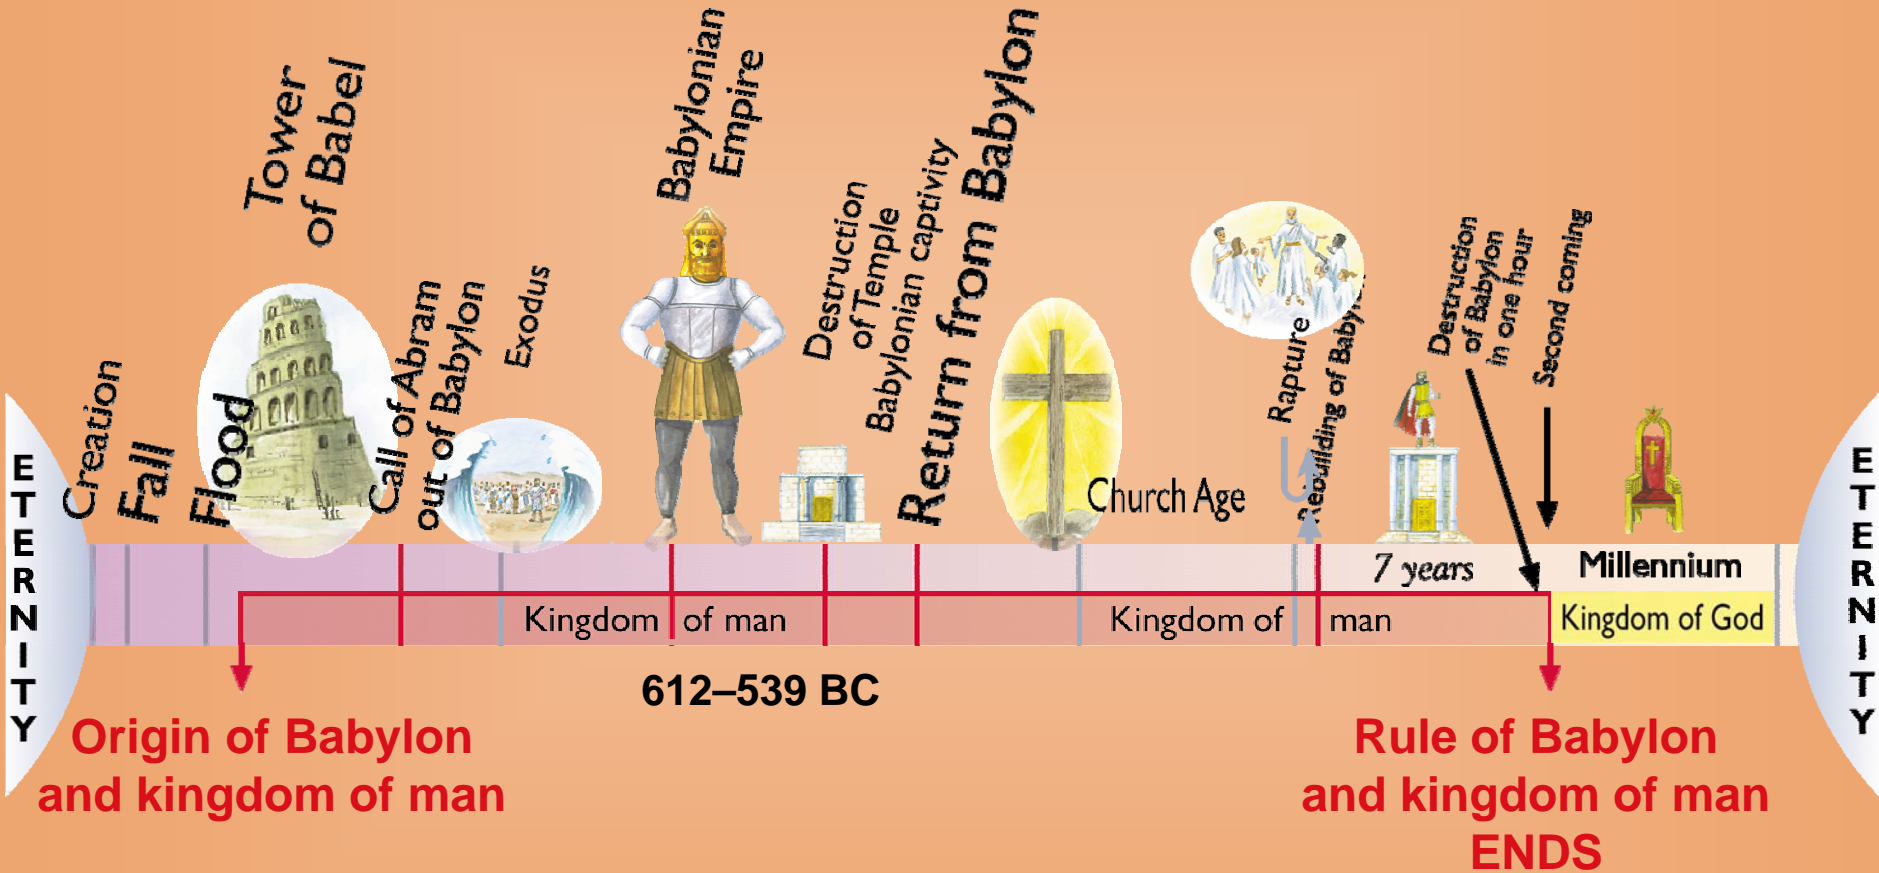

# Babylon in Time

# ISAIAH'S PREDICTION OF 14:12-14

**Satan**

"The anointed cherub who covers"  
Ezk 28:14

What the Prophets Saw

Rapture

Calvary  
Isa 53:1-12

Destruction of Babylon  
in one hour

The Kingdom  
Dan 7:13-14  
Isa 2:1-3  
Mic 4:1-2  
Hag 2:5-9

Isa. 14:12-14  
Ca. 720 BC

**S  
A  
T  
A  
N**

- Ezk 28:12-19
- Satan Job 16; Lk 10:16
- Devil Mt 4:1-11
- Principalities & Powers Eph 6:12
- Accuser-Slanderer
- Beelzebub-Serpent
- Tempter-Wicked One
- Prince of This World Isa 14:12-17